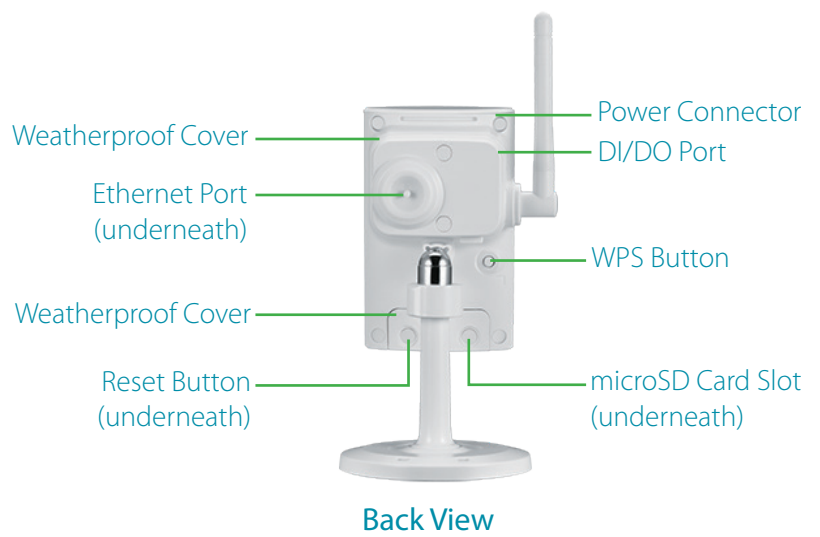

Technical Specifications

Camera

Hardware Profile	1/4" megapixel progressive CMOS sensor 15 feet IR illumination distance - Minimum illumination: 0 lux with IR LEDs on - Built-in Infrared-Cut Removable (ICR) Filter module - Built-in PIR sensor (15 feet) 10x digital zoom - Focal length: 3.45 mm	- Aperture: F2.0 - Angle of view: (H) 57.8° (V) 37.8° (D) 66° - Built-in microphone
Camera Housing	IP65 compliant weatherproof housing	
Image Features	- Adjustable image size, quality, frame rate and bit rate - Adjustable brightness, saturation, contrast, sharpness and hue	- Configurable motion detection windows - Time stamp and text overlays - Configurable privacy mask zones
Video Compression	Simultaneous H.264/MJPEG format compression	- JPEG for still images - H.264/MPEG-4 multicast streaming
Video Resolution	1280 x 800 at up to 30 fps 800 x 448 at up to 30 fps	640 x 360 at up to 30 fps 480 x 272 at up to 30 fps
Audio	AAC	G.711
External Device Interface	- Power LED - WPS Button - Reset Button	10/100 BASE-TX Ethernet Port - microSD/SDHC Card Slot - Power Connector

Network

Network Protocols	- IPv6, IPV4, TCP/IP, UDP, ICMP - DHCP Client - NTP Client (D-Link) - DNS Client - DDNS Client (D-Link) - SMTP Client - FTP Client - HTTP / HTTPS - Samba Client	- PPPoE - RTP, RTSP, RTCP - UPnP Port Forwarding - IP Filtering - QoS - CoS - Multicast - IGMP - Onvif Compliant
Security	- Administrator and user group protection - Password authentication	HTTP and RTSP digest encryption