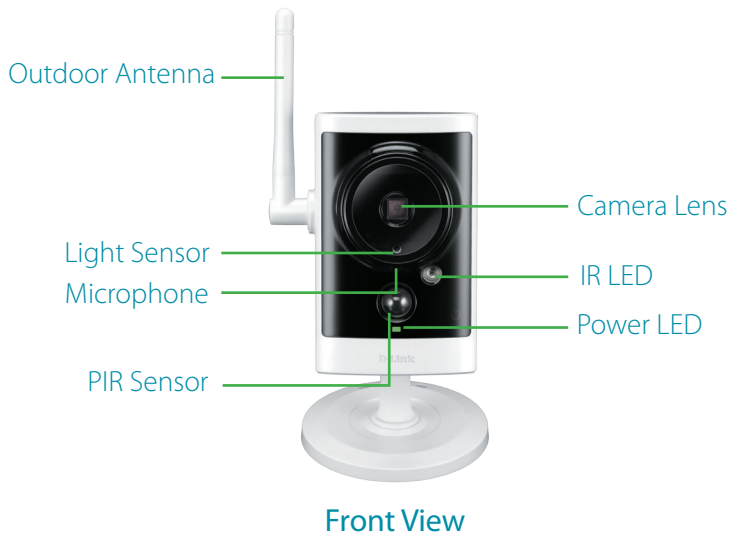

Technical Specifications

Camera

Hardware Profile	1/4" megapixel progressive CMOS sensor 15 feet IR illumination distance - Minimum illumination: 0 lux with IR LEDs on - Built-in Infrared-Cut Removable (ICR) Filter module - Built-in PIR sensor (15 feet) 10x digital zoom - Focal length: 3.45 mm	- Aperture: F2.0 - Angle of view: (H) 57.8° (V) 37.8° (D) 66° - Built-in microphone
Camera Housing	IP65 compliant weatherproof housing	
Image Features	- Adjustable image size, quality, frame rate and bit rate - Adjustable brightness, saturation, contrast, sharpness and hue	- Configurable motion detection windows - Time stamp and text overlays - Configurable privacy mask zones
Video Compression	Simultaneous H.264/MJPEG format compression	- JPEG for still images - H.264/MPEG-4 multicast streaming
Video Resolution	1280 x 800 at up to 30 fps 800 x 448 at up to 30 fps	640 x 360 at up to 30 fps 480 x 272 at up to 30 fps
Audio	AAC	G.711
External Device Interface	- Power LED - WPS Button - Reset Button	10/100 BASE-TX Ethernet Port - microSD/SDHC Card Slot - Power Connector

Network

Network Protocols	- IPv6, IPV4, TCP/IP, UDP, ICMP - DHCP Client - NTP Client (D-Link) - DNS Client - DDNS Client (D-Link) - SMTP Client - FTP Client - HTTP / HTTPS - Samba Client	- PPPoE - RTP, RTSP, RTCP - UPnP Port Forwarding - IP Filtering - QoS - CoS - Multicast - IGMP - Onvif Compliant
Security	- Administrator and user group protection - Password authentication	HTTP and RTSP digest encryption