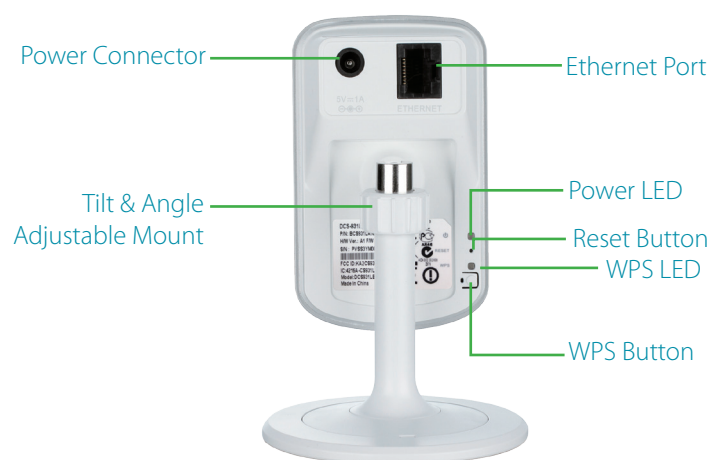

Back View

Technical Specifications

Camera

Hardware Profile	• 1/5"VGA progressive CMOS sensor • 1 lux with IR LEDs on • 4x digital zoom • Focal length: 3.15 mm • Aperture: F2.8 • Exposure time: 1/15-1/15,000 sec.	• Angle of view: • (H) 45.3° • (V) 34.5° • (D) 54.9° • Built-in microphone
Image Features	• Adjustable image size, quality, frame rate and bit rate • Configurable brightness, saturation and contrast	• Configurable motion detection windows • Time stamp and text overlays
Video Compression	• H.264/MJPEG format compression	• JPEG for still images
Video Resolution	• 640 x 480 at up to 30 fps	• 320 x 240 at up to 30 fps
Audio	• PCM	
External Device Interface	• Power Connector • 10/100Base-T Ethernet Port • Power L:ED	• WPS LED • WPS Button • Reset Button

Network

Network Protocols	• IPV4, ARP, TCP, UDP, ICMP • DHCP Client • NTP Client (D-Link) • DNS Client • DDNS Client (D-Link) • SMTP Client	• FTP Client • HTTP Server • PPPoE • UPnP Port Forwarding • LLTD
Security	• Password authentication	• HTTP digest encryption
Wireless Connectivity	• 802.11n/g/b wireless with WEP/WPA/WPA2 encryption	• Operates on 2.4GHz frequency band