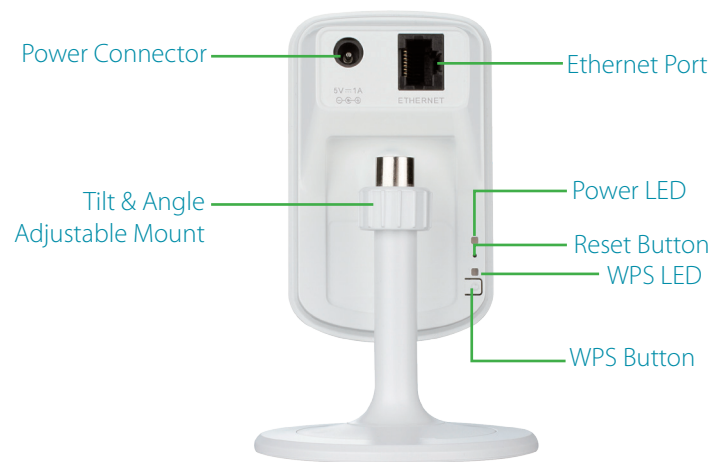

Do-It-Yourself
Simple

No Installation
Fees

No Monthly
Charges

Front View

Back View

Technical Specifications

Camera

Hardware Profile	<ul style="list-style-type: none"> 1/5" VGA progressive CMOS sensor 16 feet IR illumination distance 0 lux with IR LEDs on Built-in Infrared-Cut Removable (ICR) Filter module 4x digital zoom Focal length: 3.15 mm Aperture: F2.8 	<ul style="list-style-type: none"> Exposure time: 1/3.75 - 1/14,640 sec. Angle of view: <ul style="list-style-type: none"> (H) 45.3° (V) 34.5° (D) 54.9° Built-in microphone Minimum object distance: 1.64 feet
Image Features	<ul style="list-style-type: none"> Adjustable image size, quality and frame rate Configurable brightness, saturation and contrast 	<ul style="list-style-type: none"> Time stamp and text overlays
Video Compression	<ul style="list-style-type: none"> MJPEG format compression 	<ul style="list-style-type: none"> JPEG for still images
Video Resolution	<ul style="list-style-type: none"> 640 x 480 at up to 20 fps 	<ul style="list-style-type: none"> 320 x 240 / 160 x 120 at up to 30 fps
Audio	<ul style="list-style-type: none"> PCM 	
External Device Interface	<ul style="list-style-type: none"> Power Connector 10/100Base-TX Ethernet Port Power L:ED 	<ul style="list-style-type: none"> WPS LED WPS Button Reset Button