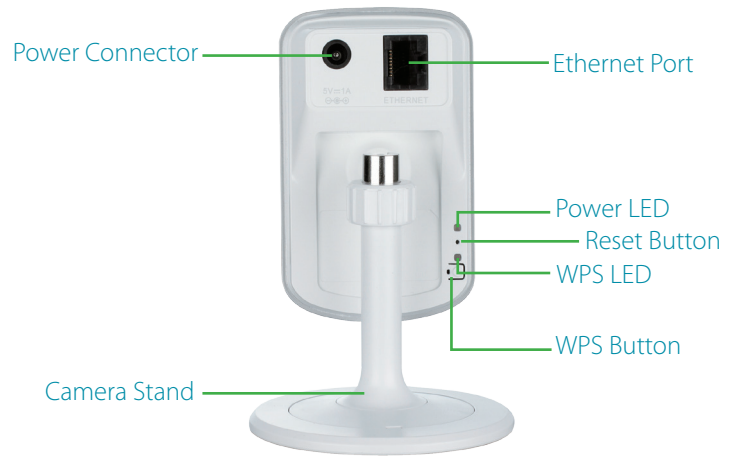

Back View

Technical Specifications

Camera

Hardware Profile	• 1/5" VGA CMOS sensor • 15 feet IR illumination distance • 0 lux with IR LEDs on • Built-in Infrared-Cut Removable (ICR) Filter module • 4x digital zoom • Focal length: 3.15 mm • Aperture: F2.8	• Angle of view: • (H) 45.3° • (V) 34.5° • (D) 54.9° • Built-in microphone • Exposure time: 1/15-1/15,000 sec.
Image Features	• Adjustable image size, quality, frame rate and bit rate • Configurable brightness, saturatio and contrast • Time stamp and text overlays	• Configurable motion detection windows • Flip and mirror
Video Compression	• H.264/MJPEG	• JPEG for still images
Video Resolution	• 640 x 480 at up to 30 fps • 320 x 240 at up to 30 fps	• 160 x 120 at up to 30 fps
Audio	• PCM	
External Device Interface	• Power Connector • 10/100Base-T Ethernet • Power L:ED	• WPS LED • WPS Button • Reset Button

Network

Network Protocols	• IPV4, ARP, TCP, UDP, ICMP • DHCP Client • NTP Client (D-Link) • DNS Client • DDNS Client (D-Link) • SMTP Client	• FTP Client • HTTP Server • PPPoE • UPnP Port Forwarding • LLTD
Security	• User/password authentication	• HTP digest encryption
Wireless Connectivity	• 802.11n/g/b wireless with WEP/WPA-PSK/WPA2-PSK encryption	• Operates on 2.4GHz frequency band