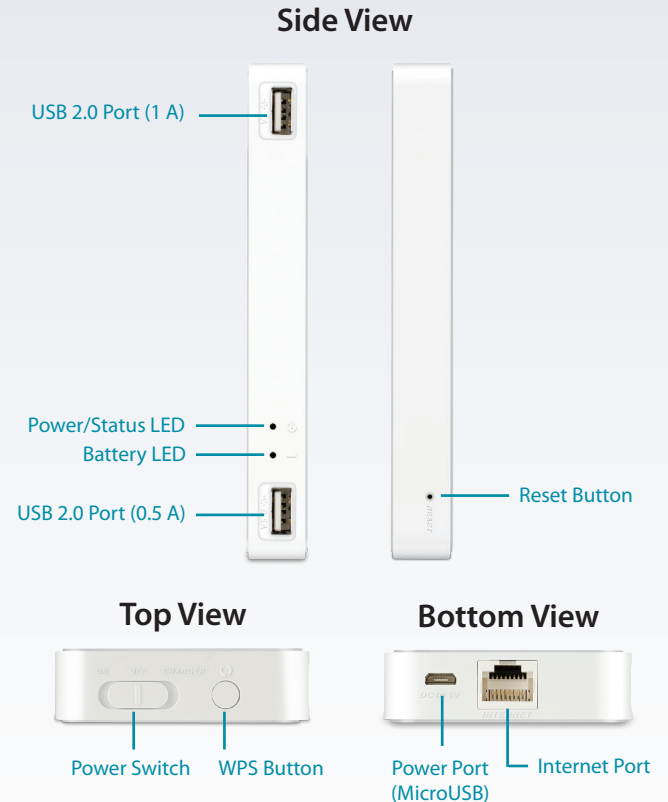

mydlink SharePort™ – Share On the Go

Sharing audio, videos and photos is a breeze with the DIR-510L. The mydlink SharePort and SharePort Mobile apps for mobile devices enables you to upload, download and stream multimedia and documents. Simply download the app, register for a free mydlink account, attach a USB drive to your DIR-510L and access your content from any available internet connection.

Your Mobile Power Station

The DIR-510L's built-in high-capacity 4000mAh rechargeable battery not only powers the device itself, it also keeps your gadgets charged and ready to go. The device provides two USB ports so you can charge a device and share files from a USB drive at the same time. You no longer have to worry about your smartphone's battery running out of juice while on-the-go. Simply connect your smartphone or high-power devices like iPads to the USB port to start charging anywhere, anytime.⁶

Easy to Set Up, Easy to Use

The DIR-510L includes a user-friendly interface that stores your connection details for you so you only have to enter them once. Whether you're connected via your 3G/4G adapter for mobile Internet or to the Wi-Fi hotspot of your favorite café, the DIR-510L helps you keep all of your devices connected, automatically!