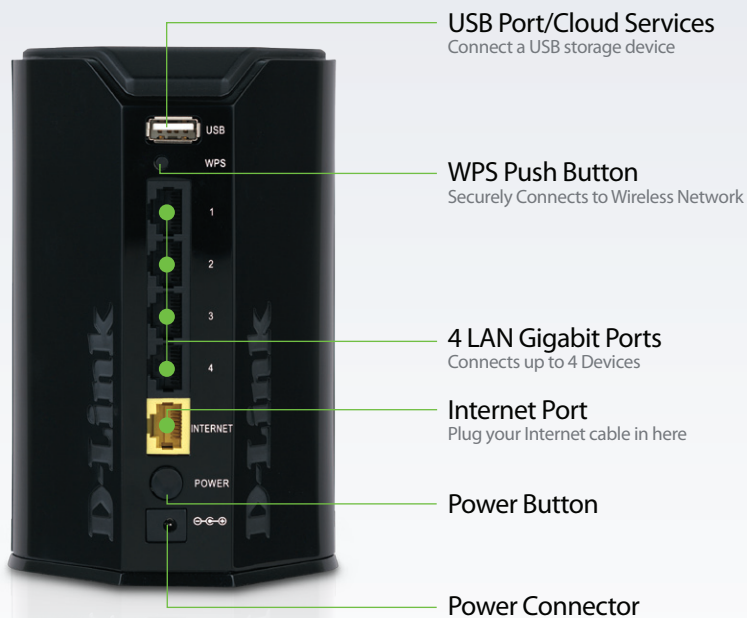

Back

Technical Specifications

Standards

- IEEE 802.11g
- IEEE 802.11n
- IEEE 802.11a
- IEEE 802.3
- IEEE 802.3u
- IEEE 802.3ab

Ethernet Interface

- 10/100/1000 Gigabit Ethernet Port

Security

- Wi-Fi Protected Access (WPA/WPA2)
- WPS™

LEDs

- Power
- Internet

Power

- DC 12V

Operating Temperature

- 30° to 104° F (0° to 40° C)

Operating Humidity

- 10% to 95% non-condensing

Certifications

- FCC
- IC
- IPv6
- Wi-Fi®

Dimensions

- 4.37" x 3.66" x 5.71"
  (111 x 92.96 x 145 mm)

Warranty

- 1-Year Limited Warranty⁶

¹Latest software and documentation are available at <http://support.dlink.com>.

²Computer must adhere to Microsoft's recommended System Requirements.

³The software included with this product is not Mac-compatible.

⁴Maximum wireless signal rate derived from IEEE Standard 802.11 specifications. Actual data throughput will vary. Network conditions and environmental factors, including volume of network traffic, building materials and construction, and network overhead, lower actual data throughput rate. Environmental factors will adversely affect wireless signal range. Wireless range and speed rates are D-Link RELATIVE performance measurements based on the wireless range and speed rates of a standard Wireless G product from D-Link. Maximum throughput based on D-Link Wireless N devices.

⁵24/7 Basic Installation Support is available only in the USA for the first 30 days from date of original purchase. An additional 60 days of Basic Installation Support (for a total of 90 days from date of original purchase) is available in the USA by registering this product at www.dlink.com/register within the aforementioned 30-day period. Extended premium support available.

⁶1-Year Limited Warranty available only in the USA and Canada.