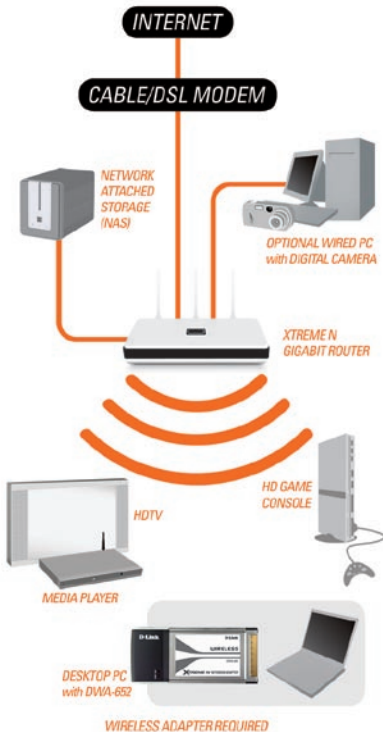

YOUR NETWORK SETUP

TECHNICAL SPECIFICATIONS

STANDARDS

- + IEEE 802.11n (draft 2.0)
- + IEEE 802.11g

INTERFACE

32-bit Cardbus

FREQUENCY RANGE

2.4GHz to 2.4835GHz

SECURITY

- + Wired Equivalent Privacy (WEP™)
- + Wi-Fi Protected Access (WPA™, WPA2™)

LEDs

- + Link
- + Activity

CERTIFICATIONS

- + FCC Class B
- + CE
- + Wi-Fi®

DIMENSIONS

- + Item (WxDxH): 2.1" x 4.7" x 0.3"
- + Packaging (WxDxH): 6.8" x 9.5" x 1.4"

WEIGHT

- + Item: 0.1 lbs
- + Packaging: 0.5 lbs

WARRANTY

1-Year Limited²

wireless family comparison

features	wireless g	rangebooster n™	xtreme n™
wireless performance	☐	☐	☐
supports advanced wireless network security	●	●	●
greater wireless coverage for homes & offices	☐	●	●
easy network security setup	☐	●	●
sustained wireless performance from farther distances	☐	☐	●
recommended applications			
high-speed Internet access & file sharing	●	●	●
lag-free gaming	☐	●	●
jitter-free Internet phone calls (VoIP)	☐	●	●
steady audio streaming	☐	●	●
high-definition video streaming	☐	●	●

² 1-Year Limited Warranty available only in the USA and Canada.

³ Computer must adhere to Microsoft's recommended System Requirements.

RECOMMENDED SYSTEM REQUIREMENTS

For Optimal Wireless Performance:
+ Use with Xtreme N Gigabit Router (DIR-655)

MINIMUM SYSTEM REQUIREMENTS

- + Computer with:
  - Windows Vista® (32-bit only), Windows® XP SP2 or Windows 2000 SP4
  - CD-ROM
  - 20MB Hard Disk Space
  - 32-bit Cardbus Slot
- + For Internet Access:
  - Cable or DSL Modem
  - Subscription with an Internet Service Provider (ISP)

PACKAGE CONTENTS

- + Xtreme N Notebook Adapter
- + Quick Installation Guide
- + CD-ROM⁴ with
  - Installation Wizard
  - Drivers
  - Product Documentation