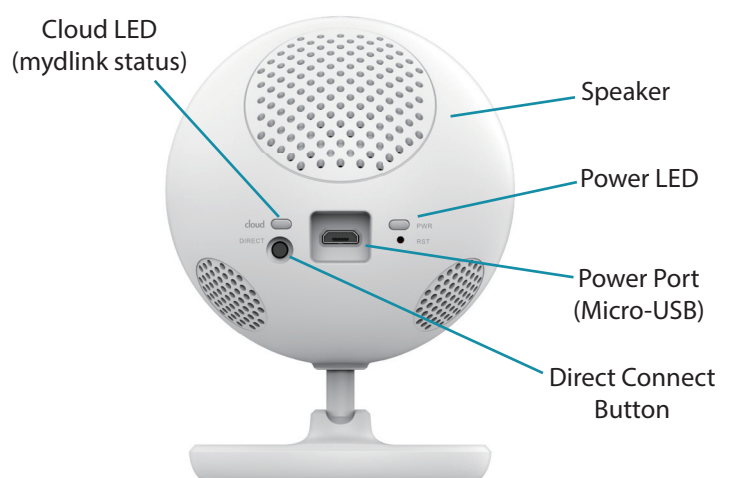

Features

- Night vision with infrared LEDs that turn on automatically when it gets dark
- 802.11n wireless lets you place the camera virtually anywhere²
- Can be powered by an external USB battery³
- 5 soothing lullabies built-in
- Interchangeable accent color rings

Intelligent Baby Monitoring

- Sound detection alerts you of loud noises, such as your baby crying
- Motion detection lets you know if the camera detects movement
- Notifications can be sent to your mobile device for detected events
- Two-way audio lets you hear your baby and allows you to respond and calm your child

Convenient Control With Your Mobile Device

- The mydlink Baby app helps you set up your device and gives you easy access to all functions.
- The free mydlink Baby app is available for iPhone, iPad and android devices
- Also compatible with the free mydlink Lite app, available for iPhone, iPad, Android and Windows devices

Perfectly Portable for Instant Monitoring Anywhere

In addition to normal home usage, you can also take the Wi-Fi Baby Monitor with you when traveling with your child, even when there is no available Internet connection. Just connect your mobile device to the Wi-Fi Baby Monitor's wireless network for instant local monitoring, making it perfect for family vacations or just visiting friends. You can even connect it to an external USB battery³ for total portability!

mydlink™ Baby App

Getting started is a snap! The free mydlink Baby app for iPhone, iPad and Android mobile devices not only guides you step-by-step through the setup process, but also gives you an easy to use interface for all the advanced features of the Wi-Fi Baby Monitor. Check on your baby at a glance; pinch to zoom with ease. You can even take snapshots and video clips and save them directly to your mobile device!