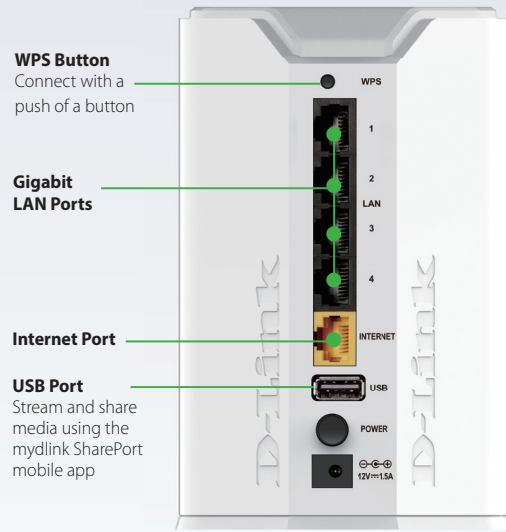

Easy to Set Up, Easy to Secure

Sharing your Internet connection doesn't have to be a complicated process; just open a web browser to access the setup wizard and follow the easy step-by-step instructions to get started. Implement WPA/WPA2 wireless security in minutes with the wireless network setup wizard, or use Wi-Fi Protected Setup (WPS), which establishes a secure connection to new devices without the need to enter settings or create passwords. In addition, the built-in firewall protects against malicious attacks from the Internet, and access control features allow you to restrict access to your network.

Technical Specifications

General

Device Interfaces	• 10/100/1000 Gigabit fast Ethernet WAN port • Four 10/100/1000 Gigabit fast Ethernet LAN ports • USB 2.0	• Reset Button • WPS
Antennas Type	• Internal	
Operating Frequency	• 2.4 GHz band: 2400 - 2483.5 MHz	• 5 GHz band: 5150 - 5725 MHz
LEDs	• Power	• Internet
Standards	• IEEE 802.11ac (draft) • IEEE 802.11n • IEEE 802.11g	• IEEE 802.11b • IEEE 802.11a • IEEE 802.3u
Minimum Requirements	• Windows 8/7/Vista or Mac OS X 10.4 or higher • Internet Explorer 7, Firefox 12.0, Chrome 20.0, Safari 4.0 or other Java-enabled browser	• Ethernet interface or Wi-Fi • Cable or DSL Modem subscription with an Internet Service Provider

Functionality

Security	• WPA & WPA2 (Wi-Fi Protected Access)	• WPA(Wi-Fi Protected Setup)
Advanced Features	• Web setup wizard • QoS (Quality of Service) • DMZ (Demilitarized Zone)	• Guest zone • IPv6 ready • VPN pass through
mydlink SharePort Features	• Remote Access Mode: Access files through the Internet • Local Access Mode: Access files from any device connected to the DIR-816L	• SharePort Web File Access support (web browser) • Access files from any device connected to the DIR-816L • Accepts USB storage drives up to 250 GB
mydlink Lite Features	• Remote Management • View current upload/download bandwidth • View currently connected clients • View web browsing history per client	• Block/unblock client network access • Manage wireless network details • Accessible through a web browser or iOS or Android mobile app
Mobile App Support	• mydlink Lite • mydlink SharePort • QRS Mobile	• Apps support iPhone®, iPad®, iPod Touch®, and Android™ devices
Firewall Features	• DoS • SPI (Stateful Packet Inspection)	• NAT (Network Address Translation)