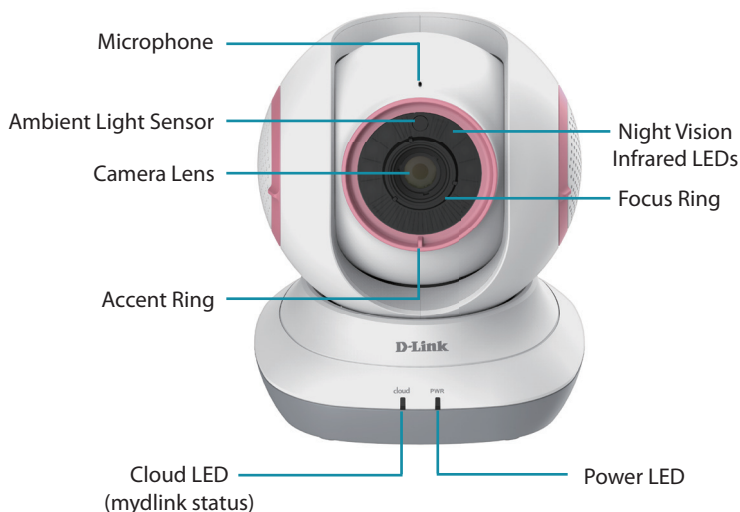

Features

- 720p HD resolution for a detailed image
- Whisper-quiet pan and tilt functionality lets you view a larger area with ease
- Night vision with infrared LEDs turns on automatically when it gets dark
- MicroSD/SDHC card slot for recording snapshots and videos triggered by motion or sound³
- Can be powered by an external USB battery³
- 5 soothing lullabies built-in
- Interchangeable accent color rings

Intelligent Baby Monitoring

- Sound detection alerts you of loud noises, such as your baby crying
- Motion detection lets you know if the camera detects movement
- Temperature monitoring informs you if the room becomes too hot or cold
- Notifications can be sent to your mobile device for detected events
- Two-way audio lets you hear your baby and allows you to respond and calm your child

Convenient Control With Your Mobile Device

- The mydlink® Baby app helps you set up your device and gives you easy access to all functions.
- The free mydlink® Baby app is available for iPhone, iPad and android devices

Perfectly Portable for Instant Monitoring Anywhere

In addition to normal home usage, you can also take the Pan & Tilt HD Wi-Fi Baby Camera with you when traveling with your child, even when there is no available Internet connection. Just connect your mobile device to the DCS-855L's wireless network for instant local monitoring, making it perfect for family vacations or just visiting friends. You can even connect it to an external USB battery for total portability!

mydlink® Baby App