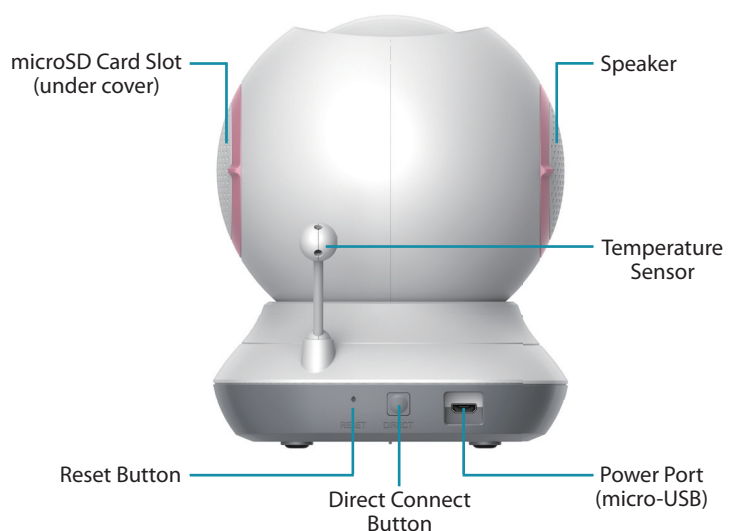

Features

- 720p HD resolution for a detailed image
- Whisper-quiet pan and tilt functionality lets you view a larger area with ease
- Night vision with infrared LEDs turns on automatically when it gets dark
- MicroSD/SDHC card slot for recording snapshots and videos triggered by motion or sound³
- Can be powered by an external USB battery³
- 5 soothing lullabies built-in
- Interchangeable accent color rings

Intelligent Baby Monitoring

- Sound detection alerts you of loud noises, such as your baby crying
- Motion detection lets you know if the camera detects movement
- Temperature monitoring informs you if the room becomes too hot or cold
- Notifications can be sent to your mobile device for detected events
- Two-way audio lets you hear your baby and allows you to respond and calm your child

Convenient Control With Your Mobile Device

- The mydlink® Baby app helps you set up your device and gives you easy access to all functions.
- The free mydlink® Baby app is available for iPhone, iPad and android devices

Perfectly Portable for Instant Monitoring Anywhere

In addition to normal home usage, you can also take the Pan & Tilt HD Wi-Fi Baby Camera with you when traveling with your child, even when there is no available Internet connection. Just connect your mobile device to the DCS-855L's wireless network for instant local monitoring, making it perfect for family vacations or just visiting friends. You can even connect it to an external USB battery for total portability!

mydlink® Baby App