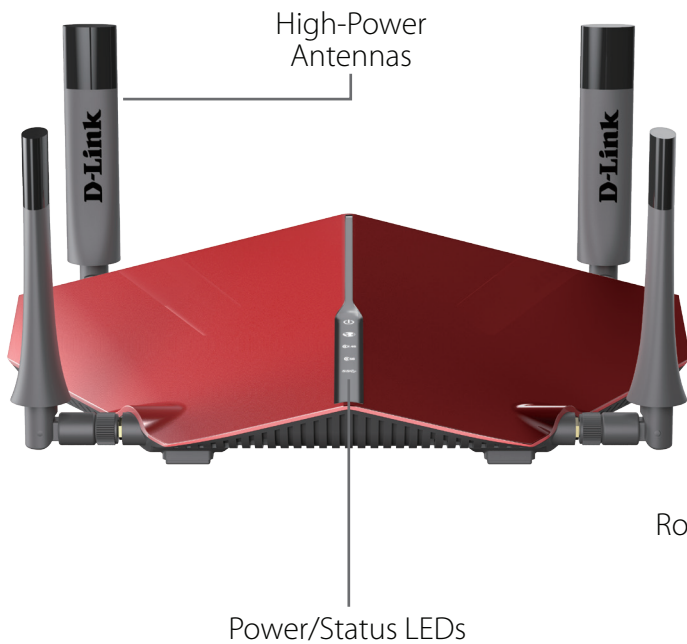

Front View

Technical Specifications

General

Device Interface	802.11 ac/n/g wireless LAN - Four 10/100/1000 Gigabit LAN Ports	10/100/1000 Gigabit WAN Port - USB 3.0⁴
Standards	IEEE 802.11 ac	
Minimum System Requirements	- Operating system: Microsoft Windows 10/8/7⁶ or Mac OS X (10.7 and above) - Browser: Internet Explorer 11, Firefox 28, Chrome 33 or Safari 7 or higher	- For optimal performance, pair the DIR-885L with an AC adapter (such as the DWA-192 or DWA-182) - Cable, DSL or Fiber Optics - Ethernet Network Interface

Functionality

Advanced Features	- SmartConnect - Guest Zone - mydlink SharePort™ web access - Multi-language web setup wizard - Green Ethernet - DLNA media server support - Advanced AC SmartBeam	- Dual active firewall - Network Address Translation (NAT) - Stateful Packet Inspection (SPI) - VPN Passthrough (PPTP/L2TP/IPsec) - Intelligent QoS - Quick VPN - L2TP over IPsec
mydlink® Mobile App Features	- Remote Management - View current upload/download bandwidth - View currently connected clients - View web browsing history per client	- Block/unblock client network access - Manage wireless network details - Compatible with iOS or Android mobile
Wireless Security	WPA & WPA2 (Wi-Fi Protected Access)	Wi-Fi Protected Setup (WPS) PIN/PBC
Mobile App Support	- mydlink Lite - mydlink SharePort	QRS Mobile