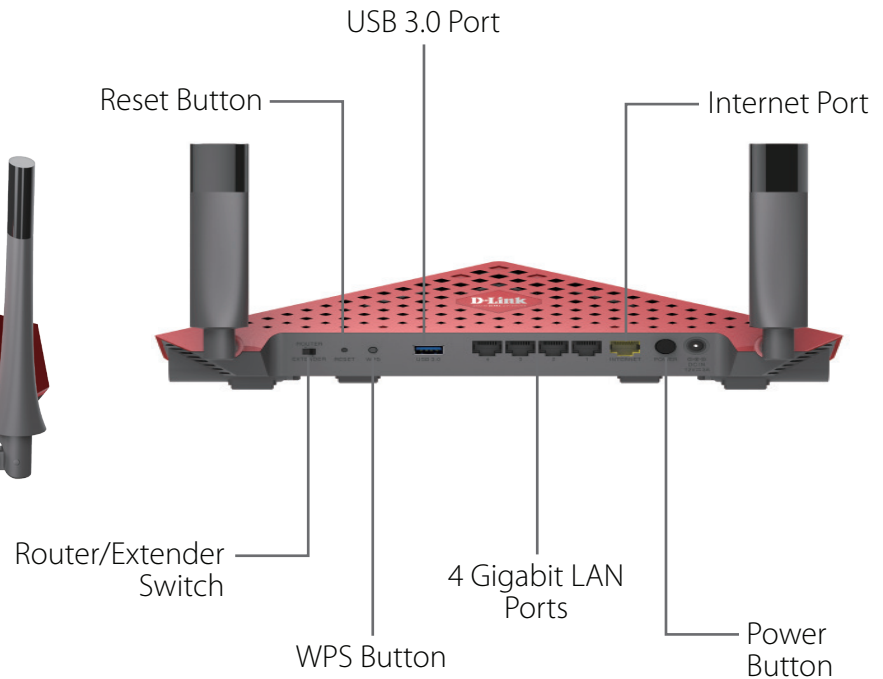

Back View

Technical Specifications

General

Device Interface	802.11 ac/n/g wireless LAN - Four 10/100/1000 Gigabit LAN Ports	10/100/1000 Gigabit WAN Port - USB 3.0⁴
Standards	IEEE 802.11 ac	
Minimum System Requirements	- Operating system: Microsoft Windows 10/8/7⁶ or Mac OS X (10.7 and above) - Browser: Internet Explorer 11, Firefox 28, Chrome 33 or Safari 7 or higher	- For optimal performance, pair the DIR-885L with an AC adapter (such as the DWA-192 or DWA-182) - Cable, DSL or Fiber Optics - Ethernet Network Interface

Functionality

Advanced Features	- SmartConnect - Guest Zone - mydlink SharePort™ web access - Multi-language web setup wizard - Green Ethernet - DLNA media server support - Advanced AC SmartBeam	- Dual active firewall - Network Address Translation (NAT) - Stateful Packet Inspection (SPI) - VPN Passthrough (PPTP/L2TP/IPsec) - Intelligent QoS - Quick VPN - L2TP over IPsec
mydlink® Mobile App Features	- Remote Management - View current upload/download bandwidth - View currently connected clients - View web browsing history per client	- Block/unblock client network access - Manage wireless network details - Compatible with iOS or Android mobile
Wireless Security	WPA & WPA2 (Wi-Fi Protected Access)	Wi-Fi Protected Setup (WPS) PIN/PBC
Mobile App Support	- mydlink Lite - mydlink SharePort	QRS Mobile