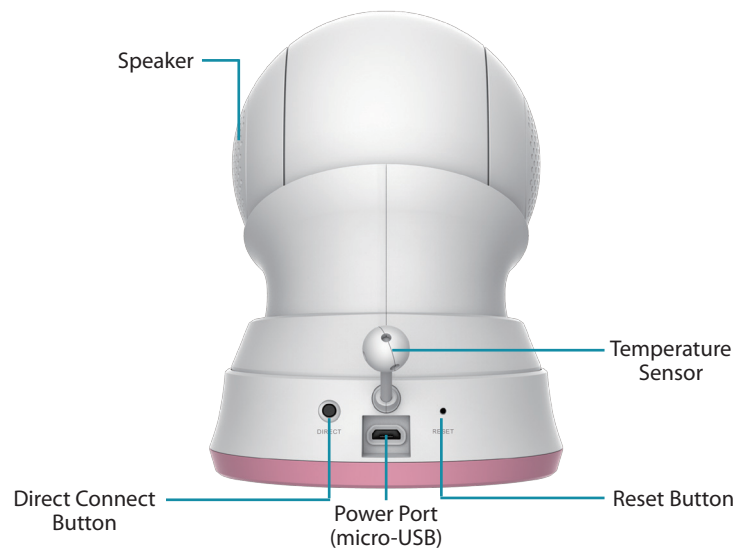

Features

- Whisper-quiet pan and tilt functionality lets you view a larger area with ease
- Night vision with infrared LEDs turns on automatically when it gets dark
- Can be powered by an external USB battery²
- 5 soothing lullabies built-in
- Interchangeable accent color rings

Intelligent Baby Monitoring

- Sound detection alerts you of loud noises, such as your baby crying
- Motion detection lets you know if the camera detects movement
- Temperature monitoring informs you if the room becomes too hot or cold
- Notifications can be sent to your mobile device for detected events
- Two-way audio lets you hear your baby and allows you to respond and calm your child

Convenient Control With Your Mobile Device

- The mydlink® Baby app helps you set up your device and gives you easy access to all functions.
- The free mydlink® Baby app is available for iPhone, iPad and android devices

mydlink® Baby App

Getting started is a snap; the free mydlink® Baby app for iPhone, iPad and Android mobile devices not only guides you step-by-step through the setup process, but also gives you an easy to use interface for all the advanced features of the Pan & Tilt Wi-Fi Baby Camera. Check on your baby at a glance, pinch to zoom with ease and even take snapshots or video clips and save them directly to your mobile device!

Front View

Back View