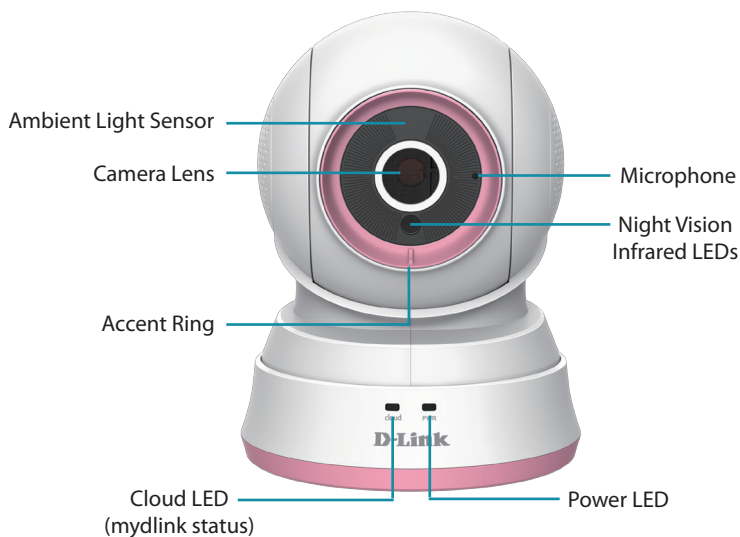

Features

- Whisper-quiet pan and tilt functionality lets you view a larger area with ease
- Night vision with infrared LEDs turns on automatically when it gets dark
- Can be powered by an external USB battery²
- 5 soothing lullabies built-in
- Interchangeable accent color rings

Intelligent Baby Monitoring

- Sound detection alerts you of loud noises, such as your baby crying
- Motion detection lets you know if the camera detects movement
- Temperature monitoring informs you if the room becomes too hot or cold
- Notifications can be sent to your mobile device for detected events
- Two-way audio lets you hear your baby and allows you to respond and calm your child

Convenient Control With Your Mobile Device

- The mydlink® Baby app helps you set up your device and gives you easy access to all functions.
- The free mydlink® Baby app is available for iPhone, iPad and android devices

mydlink® Baby App

Getting started is a snap; the free mydlink® Baby app for iPhone, iPad and Android mobile devices not only guides you step-by-step through the setup process, but also gives you an easy to use interface for all the advanced features of the Pan & Tilt Wi-Fi Baby Camera. Check on your baby at a glance, pinch to zoom with ease and even take snapshots or video clips and save them directly to your mobile device!

Front View

Back View