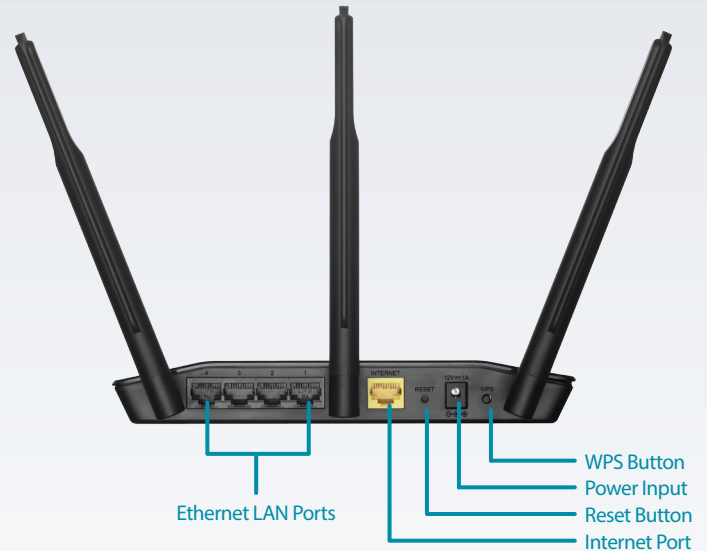

Easy to Install and Use

With the D-Link Easy Setup Wizard, you can set up your wireless network in minutes. The wizard automatically configures your Internet Service Provider (ISP) settings to quickly establish broadband Internet connectivity, then guides you through the process of installing your new hardware, connecting to your network, and adding new devices. In addition, the DIR-619L-ES Wireless N300 Cloud Router is Wi-Fi Protected Setup™ (WPS) certified, which allows you to create a secure connection to your device automatically at the press of a button.

Easy Installation

Set up your new D-Link networking hardware in minutes using our Easy Setup Wizard. The wizard will guide you through an easy to follow process to install your new hardware and create your personal cloud.

Technical Specifications

General

Standards	• IEEE 802.11n up to 300 Mbps¹ • IEEE 802.11g • IEEE 802.11b	• IEEE 802.3 • IEEE 802.3u
Wireless Frequency Range	• 2.4 GHz to 2.4835 GHz	
Antennas	• Three Detachable 5 dBi external antennas	
Status LEDs	• Power • Internet • WLAN	• LAN (1-4) • WPS
Minimum System Requirements	• Windows 8/7/Vista/XP SP3 or Mac OS X 10.4 or higher² • Internet Explorer 8 or higher, Firefox 7.0 or higher, or other Java-enabled browser	• Ethernet network interface • Cable or DSL modem • Subscription with an Internet Service Provider (ISP)
Web Management	• http://192.168.60.1 • http://dlinkrouter.local	

Functionality

Security	• Wi-Fi Protected Access (WPA/WPA2) • WEP 64/128-Bit data encryption	• WPS (PBC/PIN)
Advanced Features	• UPnP Support • WDS • WDS + AP	• IP/MAC Binding • Traffic Control
Firewall Features	• Network Address Translation (NAT) • Stateful Packet Inspection (SPI)	• MAC Address Filtering • URL Filtering
Cloud Features	• Remote Management • View current upload/download bandwidth • View currently connected clients • View web browsing history per client	• Block/unblock client network access • Manage wireless network details • Accessible through a web browser or mydlink iOS or Android mobile apps
Mobile App Support	• mydlink Lite • mydlink SharePort	• QRS Mobile