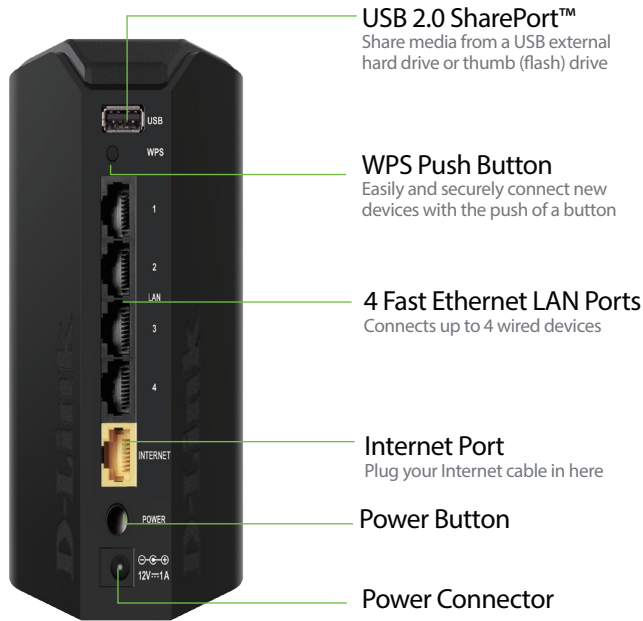

Technical Specifications

General

Device Interfaces	• 4 Fast Ethernet LAN Ports • 1 Fast Ethernet WAN Port • Reset Button	• 1 USB 2.0 • WPS Push Button
Standards	2.4GHz • IEEE 802.11n, IEEE 802.11g, IEEE 802.11b 5GHz • IEEE 802.11ac, IEEE 802.11n, IEEE 802.11a	LAN/WAN • IEEE 802.3u • IEEE 802.3ab
Minimum System Requirements	• Windows® 8.1, Windows® 8, Windows® 7 , or Mac OS® X (v10.7)⁴ • Ethernet Network Interface • Internet Explorer® 11, Mozilla® Firefox® v28, Google Chrome v33, or Safari v7	• For optimal performance, pair the DIR-830L with an AC adapter • Cable, DSL or Fiber Optics

Functionality

Advanced Features	• VPN Pass Through • Parental Control Support • Guest Zone Support • UPnP™ Support • Wi-Fi WMM Quality of Service • IPv6	• IPv6 • SharePort Plus (printer sharing) • SharePort Web Access Support • UPnP AV Media Server Support
Mobile App Support	• mydlink lite • mydlink SharePort™	• QRS Mobile v1.5
Wireless Security	• WPA & WPA2 (Wi-Fi Protected Access)	• Wi-Fi Protected Setup (WPS) PIN/PBC
Advanced Firewall Features	• SPI (Stateful Packet Inspection)	• NAT (Network Address Translation)

For more information

U.S.A. | 17595 Mt. Herrmann Street | Fountain Valley, CA 92708 | 800.326.1688 | dlink.com

Specifications are subject to change without notice. D-Link is a registered trademark of D-Link Corporation and its overseas subsidiaries. All other trademarks belong to their respective owners. ©2015 D-Link Corporation. All rights reserved.

Updated March 20, 2015