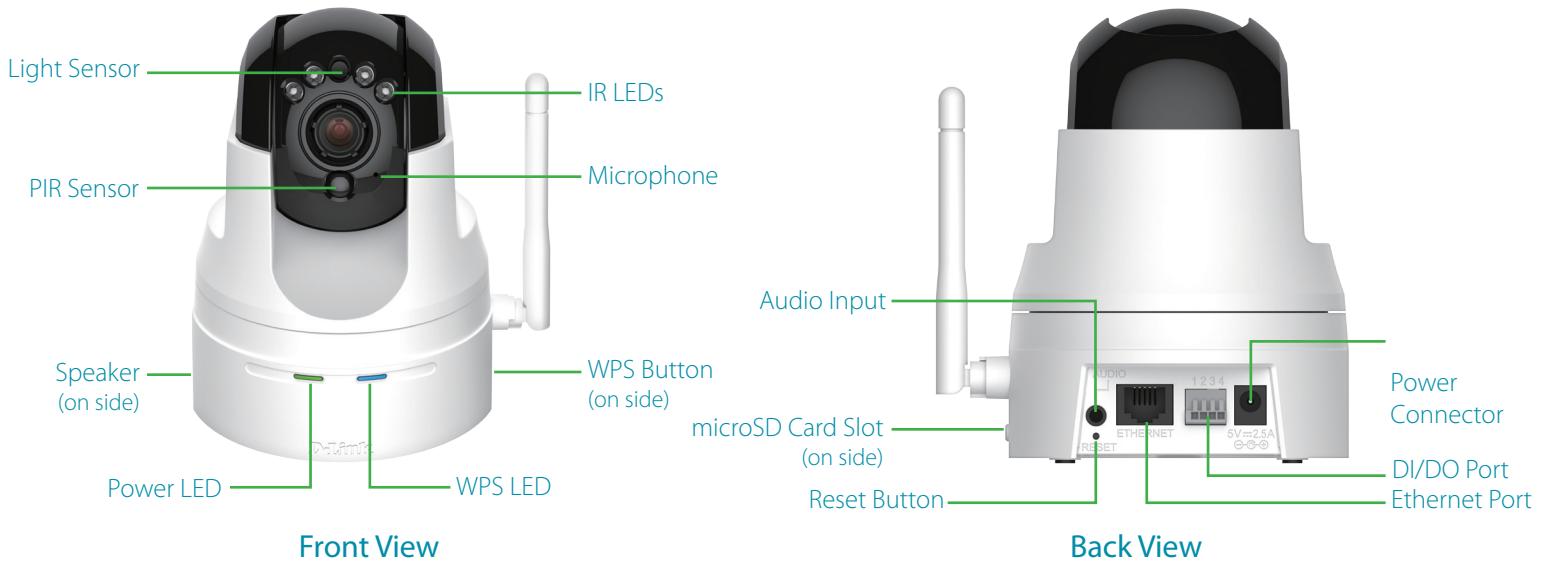

## DCS-5222L HD PAN & TILT WI-FI CAMERA

### Overview

View more, do more, protect more with the clarity and mobile control of D-Link's HD Pan & Tilt Wi-Fi Camera DCS-5222L surveillance solution. Download the free mydlink app and monitor your home or business – anywhere, anytime – on your smartphone or tablet. Experience confident clarity and total control with the DCS-5222L 720p HD recording and ultra-smooth pan/tilt and digital zoom functionality. Integrated sound & motion-sensing plus night-vision technology provide round-the-clock surveillance when you're most vulnerable, and with easy installation you'll have an effective, affordable home or business surveillance solution up and running in no time. Experience the peace of mind D-Link provides with HD Pan & Tilt Wi-Fi Camera.

### Monitor More in HD 720p

The HD Pan & Tilt Wi-Fi Camera delivers the confidence of 720p HD video clarity, ensuring rich detail and crisp image quality for your surveillance recording. And with integrated night-vision and PIR motion-sensing technology, the DCS-5222L remains vigilant 24 hours a day, whether you're there or not. The camera features a microSD card slot for hassle-free recording and playback. No additional PC, network video recorder, or other device is needed. Enjoy the easy and efficient alternative for recording and storing video.

### Convenient Access Anytime, Anywhere with mydlink®

Enhanced with mydlink® support, the HD Pan & Tilt Wi-Fi Camera makes it easy and convenient for you to look after your family, pets, home or small business. With a mydlink enabled camera, you can stay connected to everything you love from anywhere, anytime. Access your camera through the mydlink website or one of the mydlink mobile apps to view and manage your camera through your desktop, laptop, tablet or mobile phone, no matter where you are.