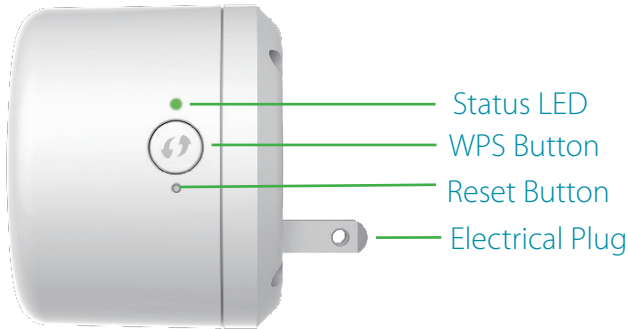

Works great with:

- **Wi-Fi Motion Sensor**
  Know when unexpected motion is detected.
- **Wi-Fi Water Sensor**
  Be notified when water is detected at home.
- **Wi-Fi Camera**
  Be notified when motion or sound is detected at home.

Side View