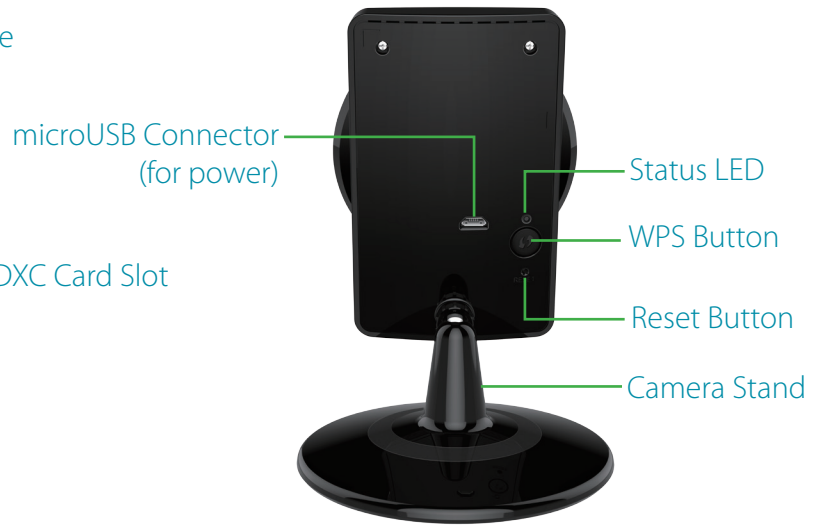

Back View

See more of your home with Ultra-Wide 180° viewing

Unique de-warping technology maximizes video with less distortion