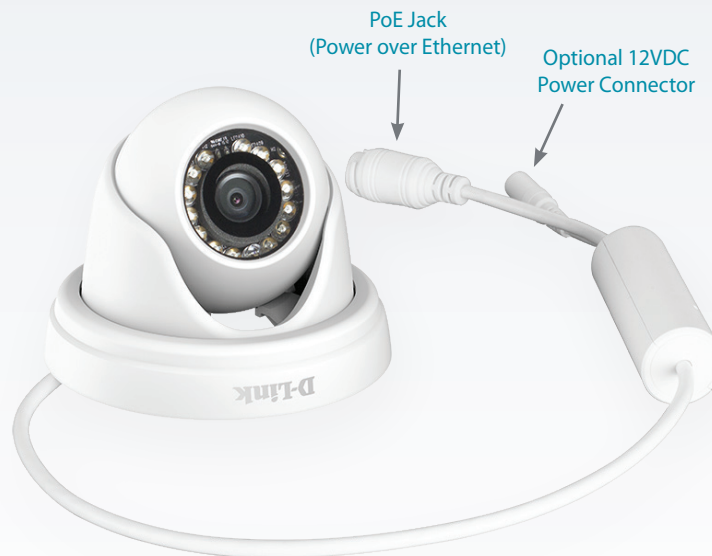

Vigilance Full HD Outdoor Mini Dome Network Camera

Video Management Software

The DCS-4802E Vigilance Full HD Outdoor Mini Dome Network Camera includes D-ViewCam, a complete surveillance software package that enables you to view, manage, and record from up to 32 cameras on a single computer in a central location. Recordings and e-mail alerts can be triggered through motion detection or events triggered by digital input devices, keeping administrators informed of any unusual activity.

Flexible Connectivity

The DCS-4802E has a built-in 802.3af compliant PoE module that simplifies installation by providing power and networking connectivity with a single cable, reducing the need to drill holes or lay additional cabling.

Five Year Warranty

D-Link stands behind the quality of the DCS-4802E with an included limited 5-year warranty. An optional extended warranty doubles the warranty to 10 years and adds next business day hardware replacement.

Technical Specifications

Camera

Camera Hardware Profile	• 1/3" 2-megapixel progressive CMOS sensor • 60 feet IR illumination distance • Minimum illumination: • 1.0 lux (color) • 0.5 lux (B/W) • 0 lux / (IR-LED) • Automatic Infrared-Cut Filter module for night viewing • 10x digital zoom • Minimum object distance: 8"	• Focal length: 2.8 mm • Aperture: F2.0 • Angle of view: • (H) 96° • (V) 54° • (D) 108° • Adjustment angle (non-motorized): • Pan: 360° Tilt: 75° Rotation: 360°
Camera Housing	• IP66 compliant weatherproof housing	
Image Features	• Configurable image size, quality, frame rate, and bit rate • Time stamp and text overlays • Configurable motion detection windows	• Configurable privacy mask zones • Configurable shutter speed, brightness, saturation, contrast, sharpness, digital WDR, and 3D filter
Video Compression	• Simultaneous H.264/MJPEG triple format compression • H.264 Multicast streaming	• JPEG for still images
Video Resolution	• 16:9 - 1920 x 1080, 1280 x 720, 800 x 448, 640 x 360	• 4:3 - 1440 x 1080, 1280 x 960, 1024x768, 800 x 592, 640 x 480
Frame Rate	• Up to 30 fps	
External Device Interfaces	• 10/100 BASE-TX Fast Ethernet port	• Supports 802.3af PoE Class 2