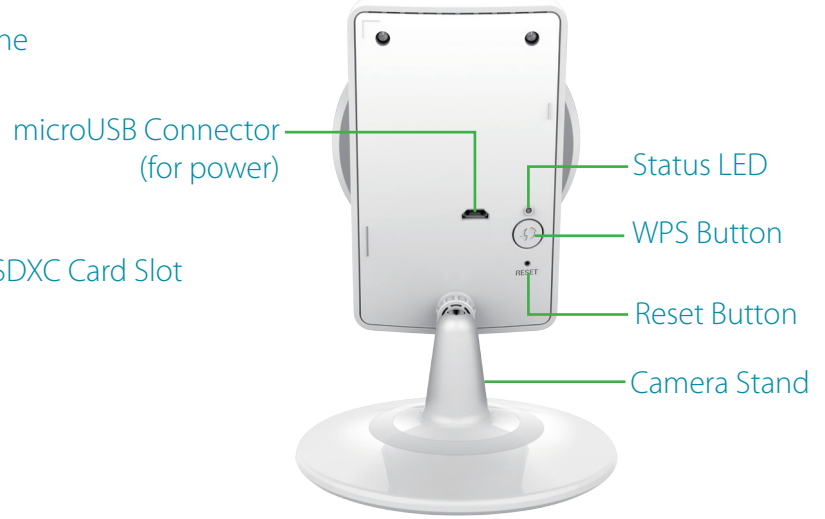

Technical Specifications

Camera

Hardware Profile	1/2.7" 1 megapixel progressive CMOS sensor 16 feet IR illumination distance - Minimum illumination: 0 lux with IR LEDs on - Built-in Infrared-Cut Removable (ICR) Filter module 8x digital zoom - Focal length: 1.2 mm - Aperture: F1.8	- Angle of view: (H) 180° (V) 140° (D) 180° - Minimum object distance: 20 inches - Built-in microphone
Image Features	Time stamp and text overlays	
Video Compression	Simultaneous H.264/MJPEG format compression	JPEG for still images
Video Resolution (at up to 30 fps)	1280 x 720 800 x 600 720 x 480	640 x 480 320 x 260
Audio	G.711	AAC
External Device Interface	- Power LED - WPS Button - microUSB Power Connector	- Reset Button - microSD/SDXC Card Slot

Network

Network Protocols	- IPv4, ARP, TCP, UDP, ICMP - DHCP Client - NTP Client (D-Link) - DNS Client - DDNS Client (D-Link) - SMTP Client - FTP Client	- HTTP Server - PPPoE - UPnP Port Forwarding - RTP, RTSP, RTCP - HTTPS (for configuration) - Bonjour
Security	- Administrator protection - Password authentication	HTTP and RTSP digest encryption
Wireless Connectivity	802.11ac/n/g wireless with WEP/WPA/WPA2 encryption	Operates on 2.4GHz or 5GHz frequency bands