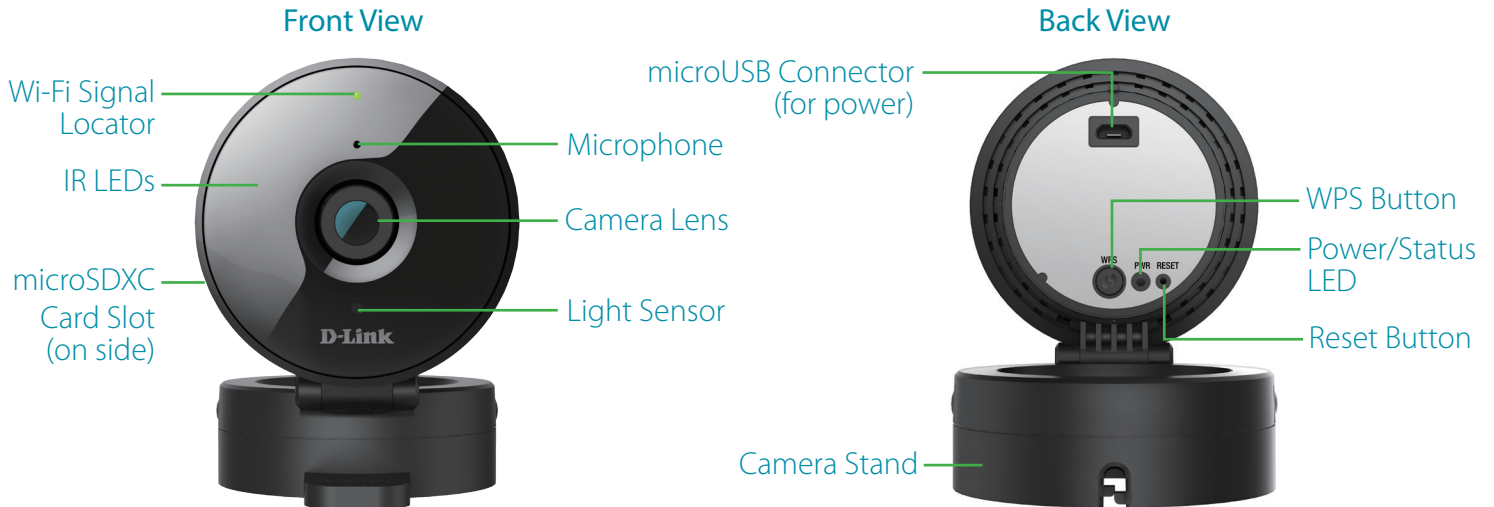

Technical Specifications

Camera

Hardware Profile	• 1/4" 1 megapixel progressive CMOS sensor • 16 feet IR illumination distance • Minimum illumination: 0 lux with IR LEDs on • Built-in Infrared-Cut Removable (ICR) Filter module • 4x digital zoom • Focal length: 2.45 mm	• Aperture: F2.4 • Angle of view: • (H) 100° • (V) 54° • (D) 120° • Built-in microphone
Image Features	• Adjustable image size, quality, frame rate and bit rate • Adjustable brightness, saturation, contrast, sharpness and hue	• Time stamp and text overlays • Flip & mirror
Video Compression	• Simultaneous H.264/MJPEG format compression	• JPEG for still images
Video Resolution (at up to 30 fps)	• 1280 x 720 • 640 x 352	• 320 x 176
Audio	• PCM	• ADPCM
External Device Interface	• Power LED • WPS Button • microUSB Power Connector	• Reset Button • microSD Card Slot • LED Wi-Fi Signal Locator

Network

Network Protocols	• IPv4, ARP, TCP, UDP, ICMP • DHCP Client • NTP Client (D-Link) • DNS Client • DDNS Client (D-Link) • SMTP Client • FTP Client	• HTTP Server • PPPoE • UPnP, UPnP Port Forwarding • RTP, RTSP, RTCP • HTTPS (for configuration) • Bonjour
Security	• Administrator and user group protection • Password authentication	• HTTP and RTSP digest encryption
Wireless Connectivity	• 802.11n/g wireless with WEP/WPA-PSK/WPA2 encryption	• Operates on 2.4GHz frequency band

Recording

microSD Card Slot	• Supports microSD/SDXC	• Up to 128 GB