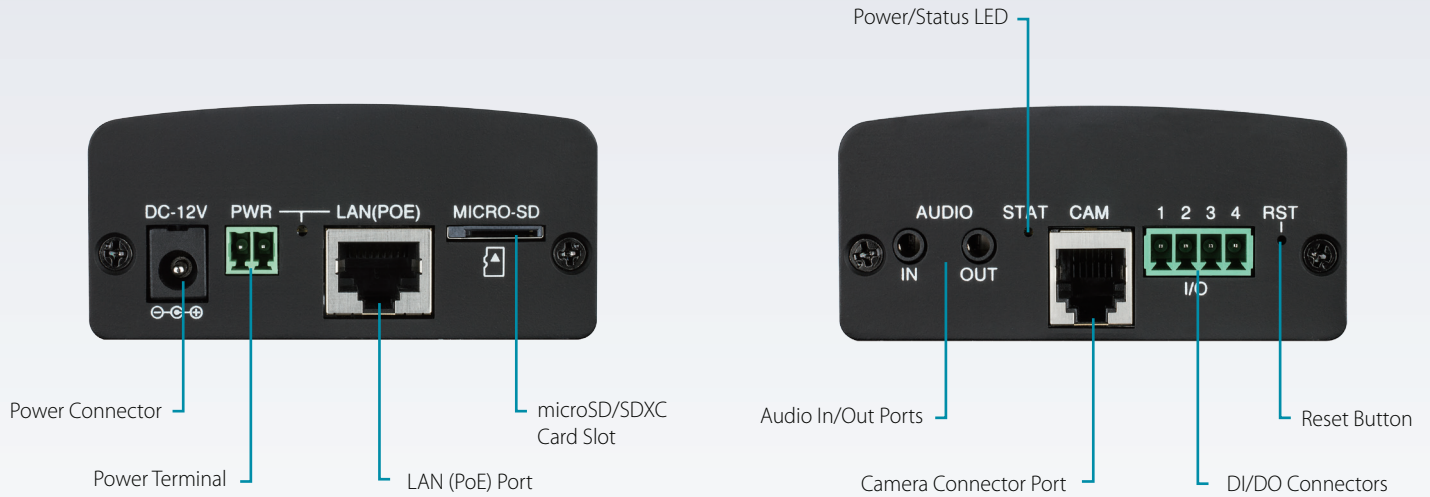

Right Side View

Left Side View

Technical Specifications

Camera

Hardware Profile	• 1/3" 1 Megapixel progressive CMOS sensor • Minimum illumination: 0.2 lux • Focal length: 2.8 mm • Aperture: F2.0 • Minimum object distance 20 inches	• Angle of view (16:9): • (H) 84° • (V) 44° • (D) 100°
Image Features	• Configurable image size, quality, frame rate and bit rate • Time stamp and text overlays • Configurable motion detection windows • Configurable privacy mask zones	• Configurable exposure time, brightness, saturation, contrast and sharpness • Wide Dynamic Range (WDR) • 3D filtering
Video Compression	• Simultaneous H.264/MPEG-4/MJPEG multi-format compression • JPEG for still images	• H.264/MPEG-4 multicast streaming
Video Resolutions	• 16:9 - 1280 x 720, 800 x 450, 640 x 360 up to 30 fps³	• 4:3 - 1024 x 768, 800 x 600, 640 x 480 up to 30 fps³
Audio Compression	• G.711	
External Device Interface	• 10/100 BASE-TX Ethernet port with PoE (Class 2) • 1 DI / 1 DO • DC 12V, 100 mA output • Camera port	• Audio input/output • Power terminal (8 ~ 28 V DC) • Reset button • microSD/SDHC/SDXC card slot¹

Network

Network Protocols	• IPv6, IPv4, TCP/IP, UDP, ICMP • DHCP client • NTP client (D-Link) • DNS client • DDNS client (D-Link) • SMTP client • FTP client • HTTP / HTTPS • Samba client	• PPPoE • UPnP port forwarding • RTP / RTSP / RTCP • IP filtering • QoS / CoS • Multicast • ONVIF compliant • Bonjour • SNMP