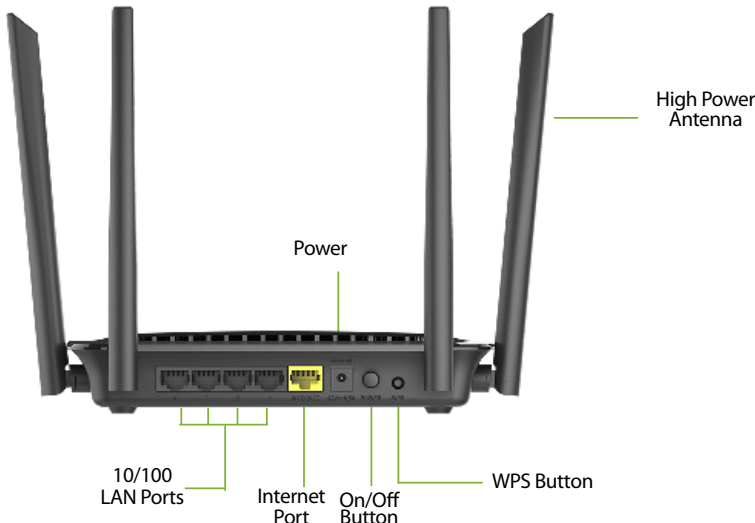

AC 1200 Wi-Fi Router

Technical Specifications	
General	
Device Interfaces	• 802.11 a/g/n/ac wireless LAN • Four 10/100 LAN Ports
Standards	• IEEE 802.11ac
Minimum System Requirements	• Windows® 10, 8.1, Windows®8, Windows® 7 , or Mac OS® X (v10.7) • Ethernet Network Interface • Internet Explorer® 11, Mozilla® Firefox® v28, Google Chrome v33, or Safari v7 • For optimal performance, pair the DIR-822 with an AC adapter (DWA-182) • Cable, DSL or Fiber Optics
Functionality	
Advanced Features	• Guest Zone • Stack Network Address Translation (NAT) • Stateful Packet Inspection (SPI) • Quick VPN-L2TP over IPSec • VPN Passthrough / Multi-Session PPTP/L2TP/IPSec • Multi-language web setup wizard • Green Ethernet • Intelligent QoS
Wireless Security	• WPA & WPA2 (Wi-Fi Protected Access) • Wi-Fi Protected Setup (WPS) PIN/PBC
Setup	• QRS Mobile app • Web GUI