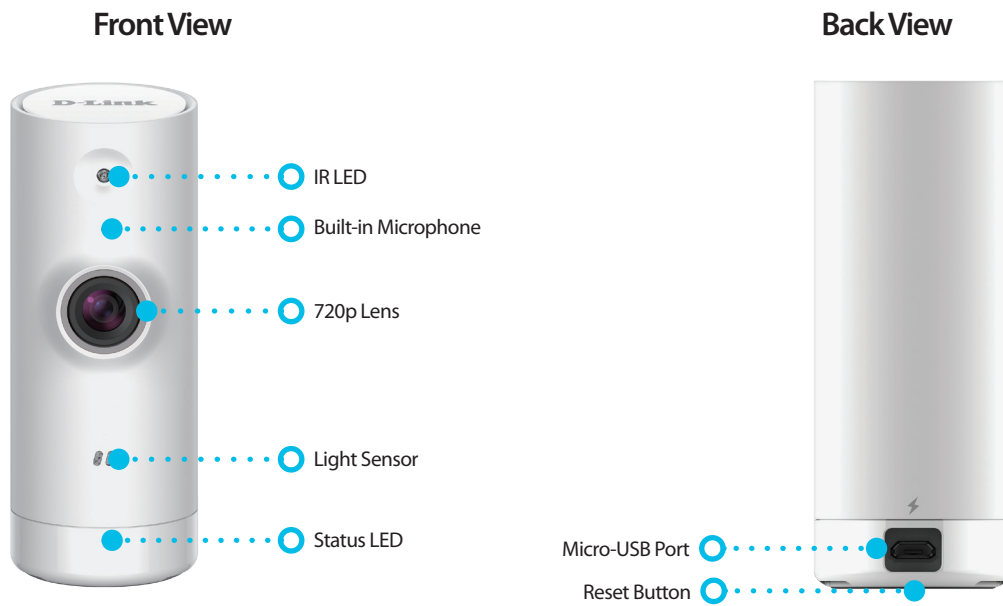

Anytime, Anywhere Access with mydlink® Cloud Recording

With a mydlink® cloud recording subscription, you can have peace of mind with your video recordings from your DCS-8000LH sent automatically to a cloud server. You can play back recordings from the cloud or download video clips to your mobile device from anywhere, anytime through the Internet. Access real-time live views of your cameras using the mydlink® mobile app and set automated schedules via your mobile device, no matter where you are..

Product Images

Technical Specifications

Camera		
Hardware Profile	• 1/4" progressive CMOS sensor • Minimum illumination: • B/W (Night Mode), IR LEDs on: 0 lux • Minimum object distance: 50 cm • Lens focal length: 2.39 mm • Aperture: F2.4 • 16 ft (5 m) IR illumination distance	• Angle of view (16:9): • Horizontal: 112° • Vertical: 54° • Diagonal: 120° • Built-in Infrared-Cut Removable (ICR) Filter • Built-in microphone
Image Features	• Time stamp and text overlays • Configurable sound detection level	• Configurable motion detection windows
Video Compression	• H.264 format compression	• JPEG for still images
Video Resolution	• 720 p (1280 x 720) at up to 30 fps	
Audio Support	• MPEG-2 AAC LC	
Network		
Connectivity	• 802.11n/g/b wireless with WPA/WPA2 encryption • Operates on 2.4 GHz band • Bluetooth 4.0	• Single-band 1T1R mode supports a maximum data rate of 72.2 Mbps (PHY rate) using 20 MHz bandwidth³